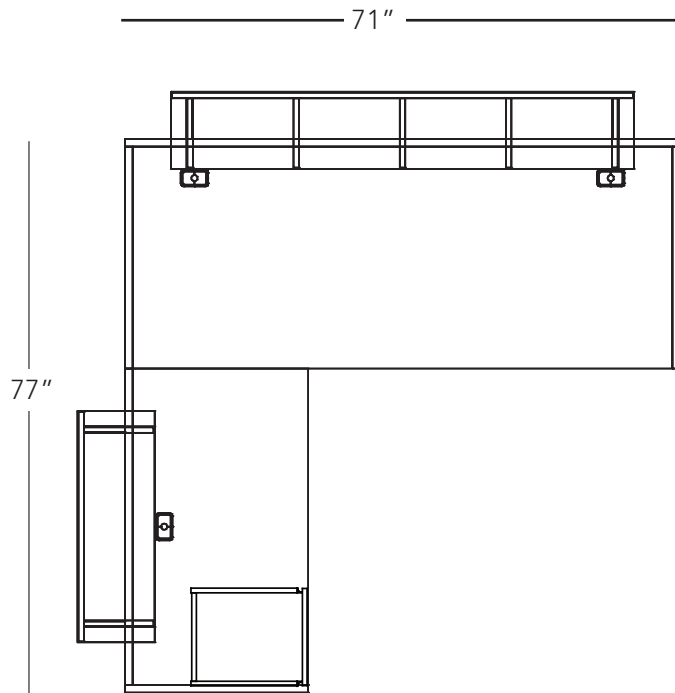

## Layout #19

388-3672MGDS	Modern Reception Desk
388-3042MGRS	Non-Handed Modern Reception Desk Return
388-19FPFFX	Freestanding Pedestal - No Top

Please refer to [www.heartwood.ca](http://www.heartwood.ca) for current finish options available for this series.