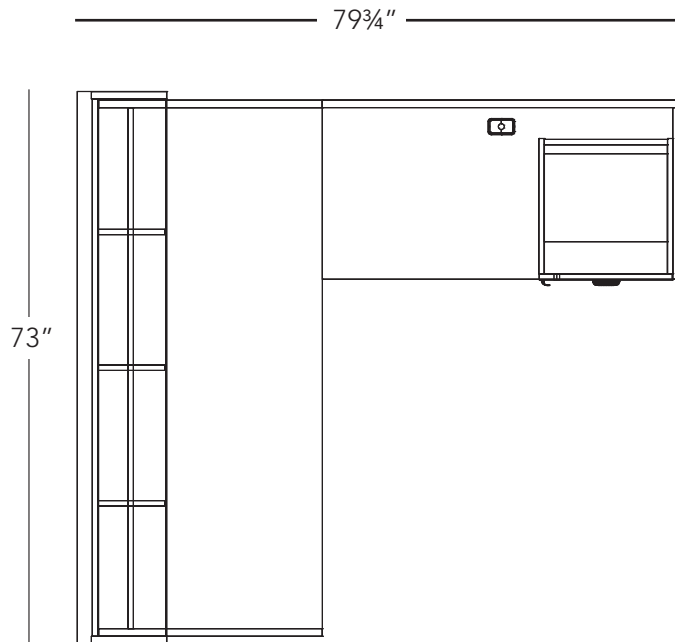

Reception series

Layout #20

388-1274GTA-43-HC	Gallery Transaction Shell w/ Cubbies
388-3072DS	Desk Shell
388-2448RS	Non-Handed Return Shell
388-1918DCRHX	Cabinet - Drawer Over Door - No Top

Please refer to www.heartwood.ca for current finish options available for this series.