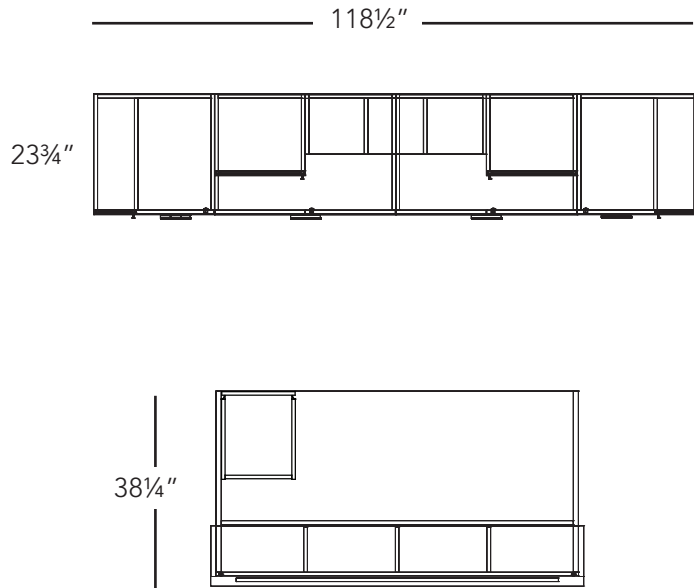

Reception series

Layout #21

388-1274GTA-43-HC Gallery Transaction Shell w/ Cubbies

388-3072DS Desk Shell

388-HPF Hanging Pedestal

388-1836DTO Desktop Organizer

388-1818DTC-L Desktop Cabinet - Hinged Left

388-1818DTC-R Desktop Cabinet - Hinged Right

388-2436WDC Cabinet - Wide Drawer over Two Door Cabinet

388-4724OUFWL-24 Mid-height Open Wardrobe Storage with AGD doors - Wardrobe Left

388-4724OUFWR-24 Mid-height Open Wardrobe Storage with AGD doors - Wardrobe Right