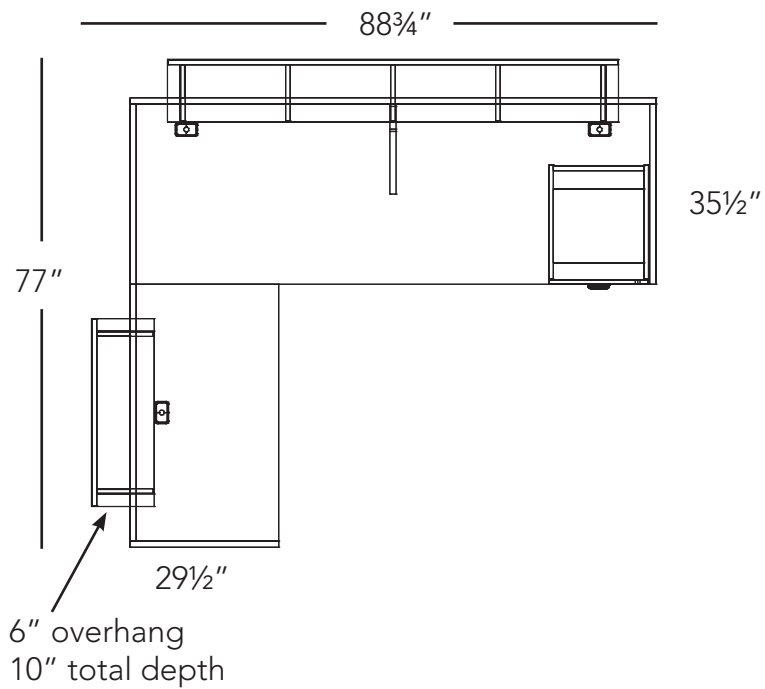

Reception series

Layout #22

388-3684MGDS-C	Modern Reception desk
388-3042MGRS-L	Non-handed Modern Reception Desk Return
388-HPU	Hanging Pedestal - B\B\B

Please refer to www.heartwood.ca for current finish options available for this series.