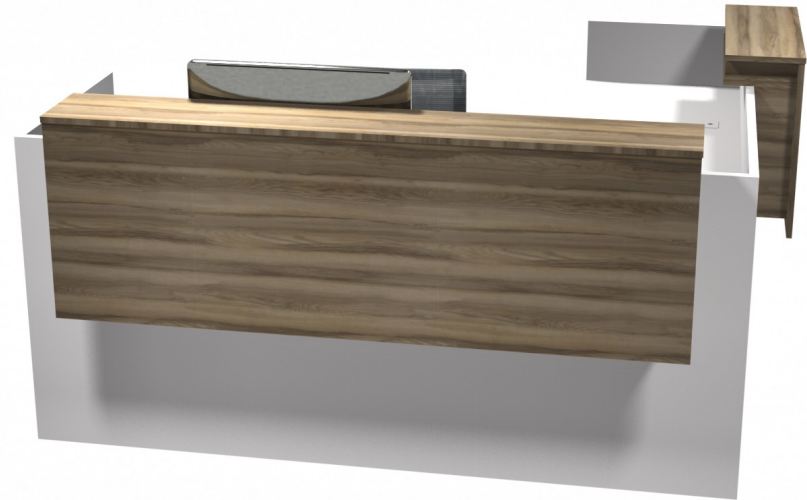

Reception series

Layout #22

388-3684MGDS-C	Modern Reception desk
388-3042MGRS-L	Non-handed Modern Reception Desk Return
388-HPU	Hanging Pedestal - B\B\B

Please refer to www.heartwood.ca for current finish options available for this series.