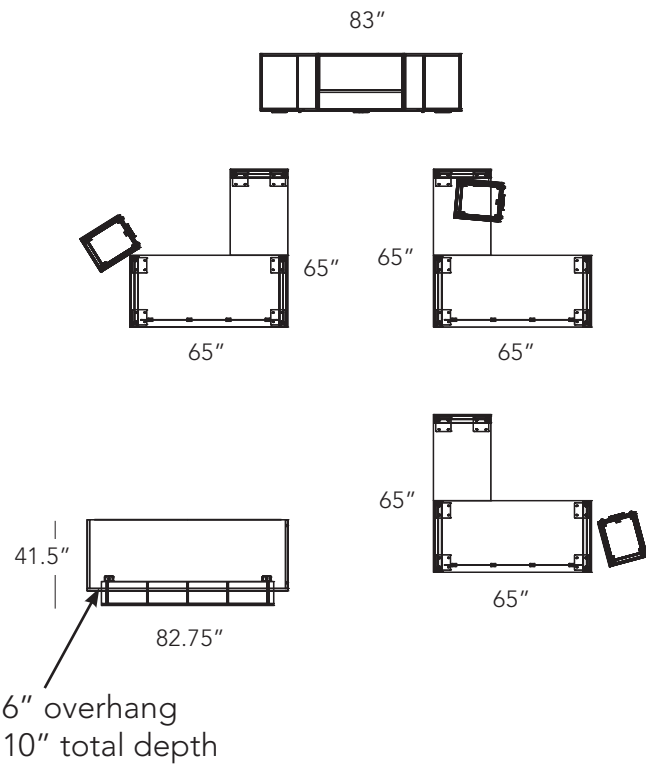

## Layout #23

<b>388-3684MGDS+C</b>		Modern Reception Desk
<b>FLXS-REC3066</b>	x3	30" Rectangle Top
<b>FLXS-REC2436</b>	x3	24" Rectangle Top
<b>900-LOOP24</b>	x3	24" Loop Leg
<b>900-LOOP30</b>	x6	30" Loop Leg
<b>LEV-1466LMPS</b>	x3	Laminate Modesty Panel

<b>388-1622MPF</b>	x3	Box/File Mobile Pedestal
<b>WRK-MPEDCUSH-ESC</b>	x3	Pedestal Cushion
<b>388-4724OUFWL-24</b>		Mid-height Open Wardrobe Storage
<b>388-4724OUFWR-24</b>		Mid-height Open Wardrobe Storage
<b>388-2436WDC</b>		Wide Drawer Cabinet
<b>388-1836DTS</b>		Desktop Open Storage