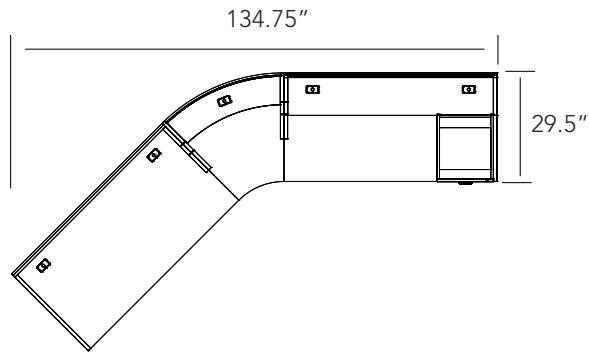

Reception series

Layout #25

388-3060CT-ATC	Desk Height Connector Top
388-3024CVRCW	Desk Height Curved Reception Wedge
388-3060CT-CTA	Desk Height Connector Top
388-1460TA	Transaction Shelf
388-HPU	Hanging Pedestal - Box/Box/Box