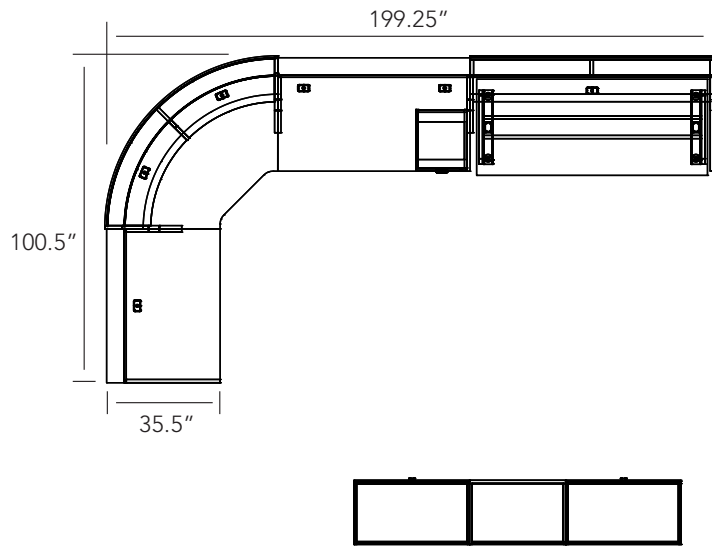

## Layout #26

<b>388-OH3648CT-ATC</b>	Desk Height Connector Top	<b>ATH-E1-2LEG</b>	Athena 2-Leg Base
<b>388-3654MGCVCM</b>	Waterfall Gallery Curved Reception Desk	<b>388-4736C-20-AGD</b>	x2 Mid-height Cabinet
<b>388-OH3660CT-CTC</b>	Desk Height Connector Top	<b>388-4730CO-20</b>	Open Mid-height Cabinet
<b>388-HPU</b>	Hanging Pedestal - Box/Box/Box		
<b>388-3676MGCT-HA-CGA</b>	Waterfall Height Adjustable Gallery Connector		
<b>CAL-REC3072</b>	30" Rectangle Top		