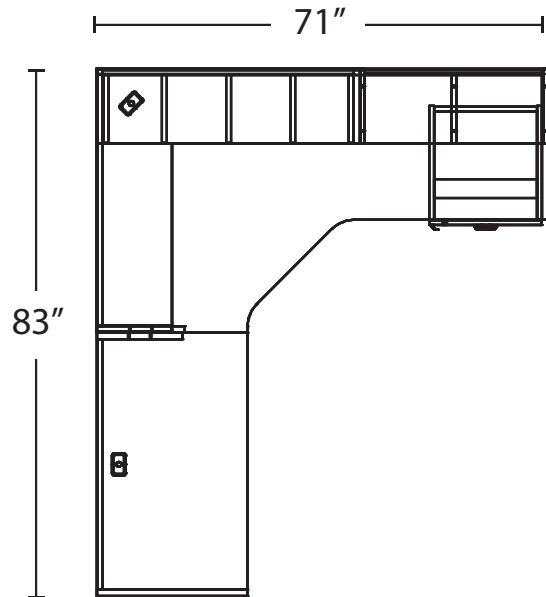

Reception series

Layout # 8

388-1442CTA

Corner Transaction Shelf

388-4272CM

Corner Module Extended Right

388-1830DTO

Desk Top Organizer

388-4204HC

Horizontal Cubby-Hole

388-1918DCRHX

Cabinet - Drawer Over Door - No Top

388-2442CT-B

24" Connector Top

Please refer to www.heartwood.ca for current finish options available for this series.