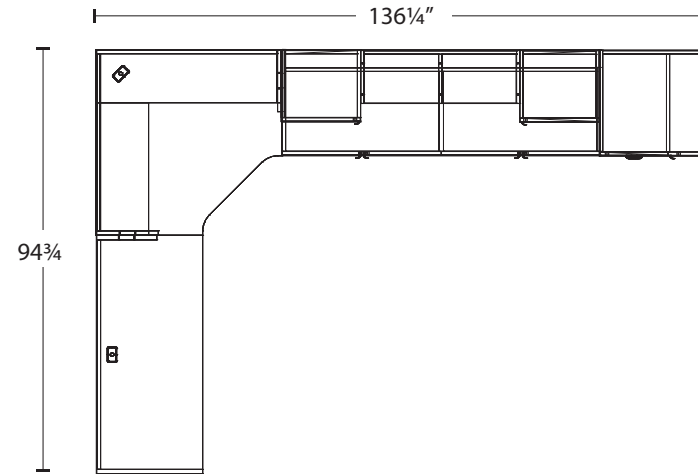

Reception series

Layout # 9

388-C2472C Cabinet Credenza

388-1818DTC-L Desktop Cabinet

388-1818DTC-R Desktop Cabinet

388-1836DTO Desktop Organizer

388-4724OUFWL-24 Mid-Height Open Wardrobe Storage

388-1442CTA Corner Transaction Shelf

388-2442CM-C Corner Module

388-2454CT-B 24" Connector Top

Please refer to www.heartwood.ca for current finish options available for this series.