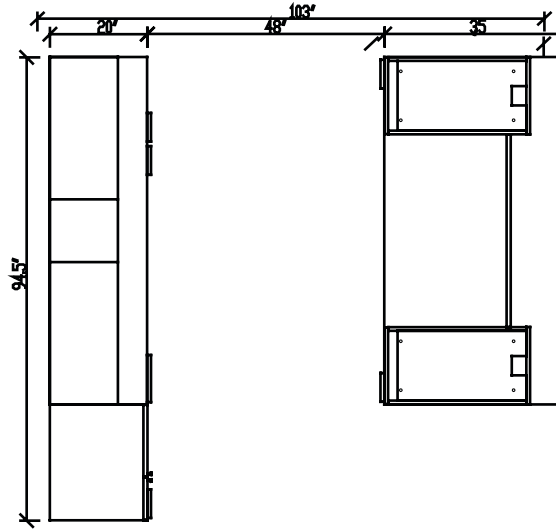

Workscape series

Layout # 14

WRK-7124WCSLF20-L-AGD

Wardrobe Cabinet/Turned Bookcase Over Lateral Files w/ AGD doors

WRK-LF2072C

Lateral File/Cabinet Credenza

WRK-1572OS

Open Overhead Storage

WRK-3672WS

Work Surface Top

WRK-1630FPUFX-R

Freestanding Pedestal - Handles Right

WRK-2140AGM

Aluminum Glazed Fixed $\frac{3}{4}$ Height Modesty Panel

WRK-1630FPUFX-L

Freestanding Pedestal - Handles Right