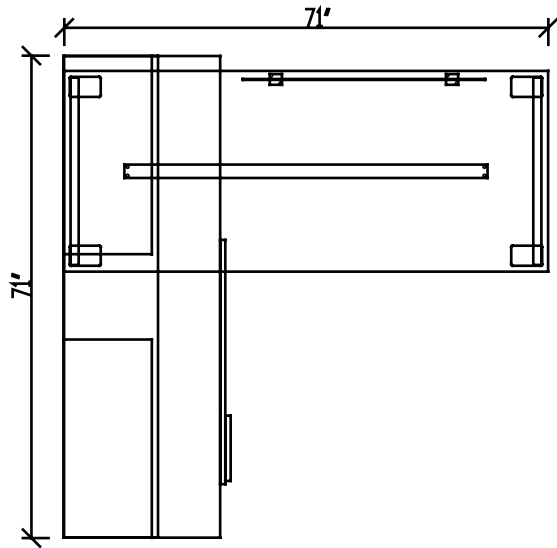

Workscape series

Layout # 19

WRK-SDC2472CO-21 Sliding Door Credenza - Handle Left

WRK-3672MHB Hutch with Metal Supports & Plexi Bi-Pass Doors

WRK-3072WS Work Surface Top

100-WSB-54 Work Surface Stiffener Bar

WRK-30MWR-SL Metal 7" - Work Surface Riser

WRK-30MVLEG-SL Metal V-Leg

WRK-1436PMPS Plexi 1/2 Height Modesty Panel - Suspended

Please refer to www.heartwood.ca for current finish options available for this series.