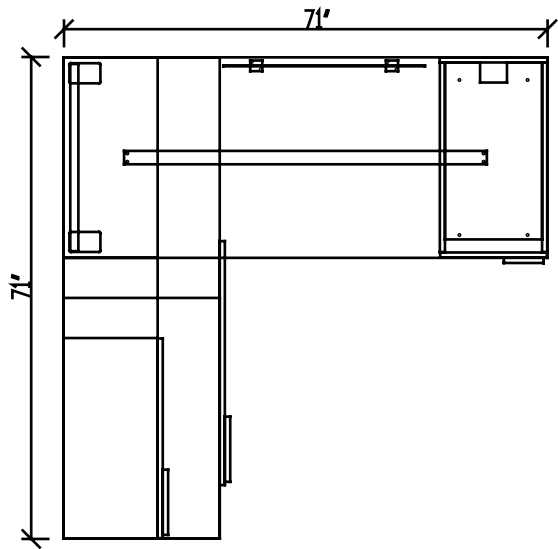

Workscape series

Layout # 21

WRK-SDC2472CO-21 Sliding Door Credenza - Handle Left

WRK-2436CUSH Credenza Seat Cushion

WRK-1572OSSD-L Overhead Storage with Sliding Door - Handle Left

WRK-3072WS Work Surface Top

100-WSB-52 Work Surface Stiffener Bar

WRK-30MWR-SL Metal 7" - Work Surface Riser

WRK-1630FPUFX-R Freestanding Pedestal - Handles Right

WRK-1430PMPS Plexi 1/2 Height Modesty Panel - Suspended

Please refer to www.heartwood.ca for current finish options available for this series.