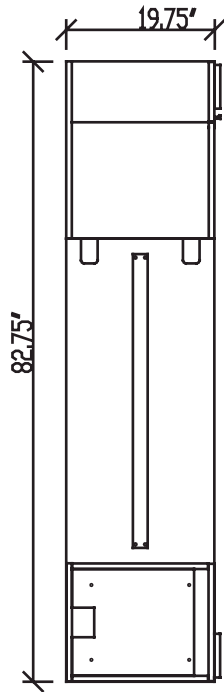

Workscape series

Layout # 24

WRK-1620FPUFX-L Freestanding Pedestal - Handles Left

WRK-2060WS Work Surface Top

WRK-WABK Work Surface Angle Bracket Kit

WRK-7124TBKWCLF20-R Turned Bookcase/Wardrobe Cabinet Over Lateral Files