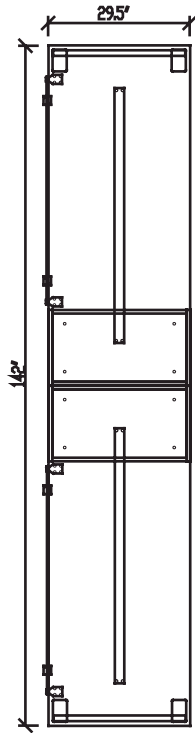

Workscape series

Layout # 27

WRK-30MVLEG-SL x 2 Metal V-Leg

WRK-3072WS x 2 Work Surface Top

100-WSB-52-SL x 2 Work Surface Stiffener Bar

WRK-1630BKX x 2 Open Bookcase - No Top with One Fixed Shelf

WRK-1248PDP x 2 Plexi Divider Panel

WRK-1448PMPS x 2 Plexi Modesty Panel/Divider - Suspended

Please refer to www.heartwood.ca for current finish options available for this series.