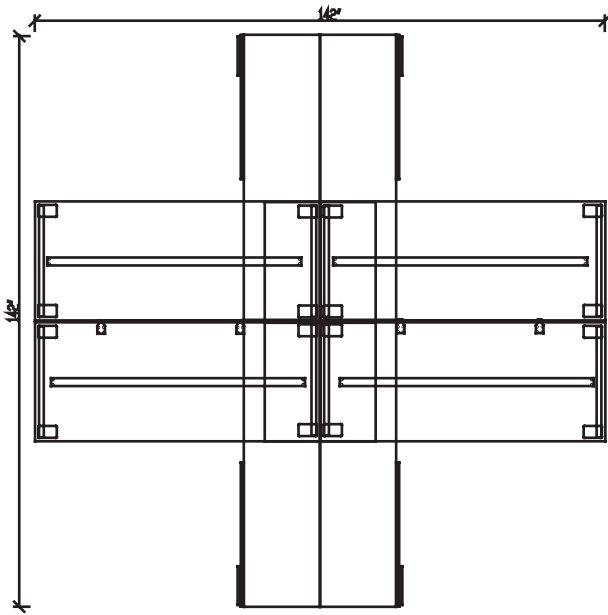

Workscape series

Layout # 30

WRK-30MVLEG-WH x 4 Metal V-Leg

WRK-3072WS x 4 Work Surface Top

WRK-30MWR-WH x 4 Metal 7" Work Surface Riser

100-WSB-64 x 4 Work Surface Stiffener Bar

WRK-WDLF2072CO-21 x 2 Wide Drawer/Lateral File, Open Shelf Credenza

WRK-CO2072WDLF-21 x 2 Open Shelf, Wide Drawer/Lateral File Credenza

WRK-2836PMPDS x 2 Plexi Modesty Panel/Divider - Suspended

WRK-2830WEH x 4 Open Work Surface End Hutch

Please refer to www.heartwood.ca for current finish options available for this series.