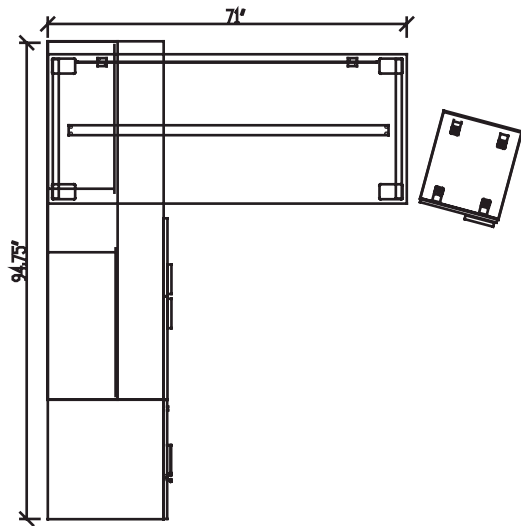

## Layout # 32

**WRK-CF2472CO-21** Cabinet Left Hinge, Box File/Open Shelf

**WRK-3072WS** Work Surface Top

**WRK-30MVLEG-SL** Metal V-Leg

**100-WSB-64** Work Surface Stiffener Bar

**WRK-1460PMPS** Frosted Plexi 1/2 Modesty Panel - Suspended