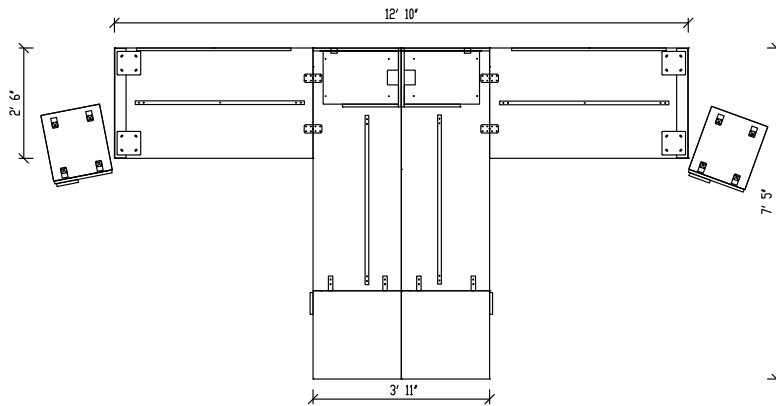

## Layout #33

<b>900-LOOP30</b>	x2	30" Loop Leg	<b>WRK-MPEDCUSH-ESC</b>	x2	Pedestal Cushion
<b>WRK-3054WS</b>	x2	30" Work Surface	<b>TM1-1548PLX</b>		15" Top Mount Plexiglass Privacy Panel
<b>WRK-2466WS</b>	x2	24" Work Surface	<b>WRK-1442LMPS</b>	x2	Laminate 1/2 Height Modesty Panels - Suspended
<b>WRK-1624SG-L</b>		Storage Gable W/ 1 Fixed Shelf	<b>WRK-WABK</b>	x2	Work Surface Angle Bracket Kit
<b>WRK-1624SG-R</b>		Storage Gable W/ 1 Fixed Shelf	<b>WRK-WFBK</b>	x2	Work Surface Flush Bracket
<b>WRK-5724TBKLF24-L</b>		Bookcase Over Lateral Files - 57" Tall	<b>100-WSB-46</b>	x4	46" Stiffener Bar
<b>WRK-5724TBKLF24-R</b>		Bookcase Over Lateral Files - 57" Tall			
<b>WRK-1621MPBO-L</b>	x2	21" Mobile Pedestal			