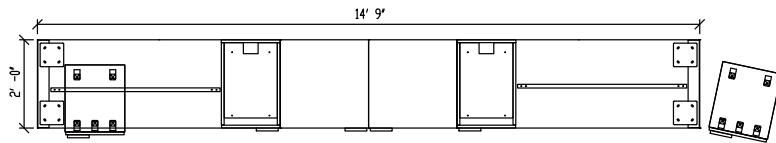

Workscape series

Layout #34

| | | |
|--------------------------|----|--|
| 9900-LOOP24 | x2 | 24" Loop Leg |
| WRK-1624FPUFX-L | | Freestanding Box/Box/File, No Top Pedestal |
| WRK-1624FPUFX-R | | Freestanding Box/Box/File, No Top Pedestal |
| WRK-2466WS | x2 | 24" Work Surface |
| WRK-5724TBKLF24-L | | Bookcase Over Lateral Files - 57" Tall |
| WRK-5724TBKLF24-R | | Bookcase Over Lateral Files - 57" Tall |