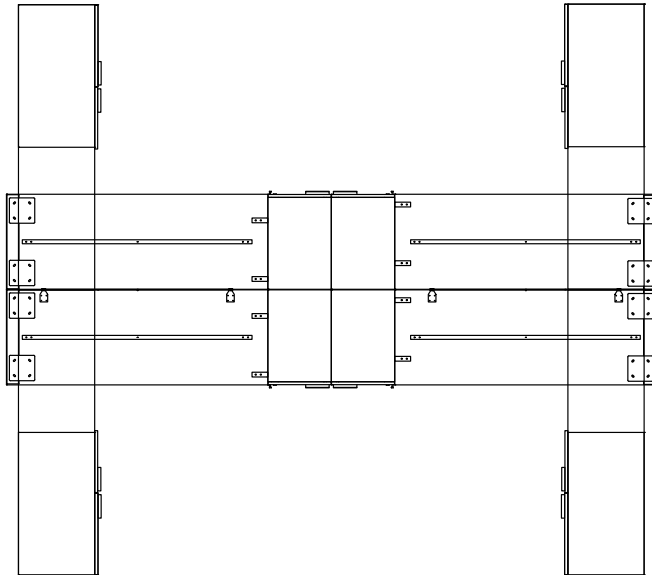

Workscape series

Layout #35

WRK-CO2072FC-21-AGD x2 21" High Open Shelf, Box/ File/Cabinet Credenzas with AGD Doors

WRK-CF2072CO-21-AGD x2 High Cabinet/Box/File, Open Shelf Credenzas with AGD Doors

WRK-2036CUSH-ESC x4 Seat Cushions For 21" High Credenzas

WRK-2466WS x4 24" Work Surface

900-LOOP24 x4 24" Loop Leg

WRK-WABK x4 Work Surface Angle Bracket Kit

WRK-4716COF24-L x2 Mid-Height Cabinet/ Open/File Drawer Cabinet

WRK- 4716COF24-R x2 Mid-Height Cabinet/ Open/File Drawer Cabinet

WRK-2848PMPDS x2 Plexi Modesty Panel/Divider - Suspended

100-WSB-58 x4 58" Stiffener Bar

Please refer to www.heartwood.ca for current finish options available for this series.