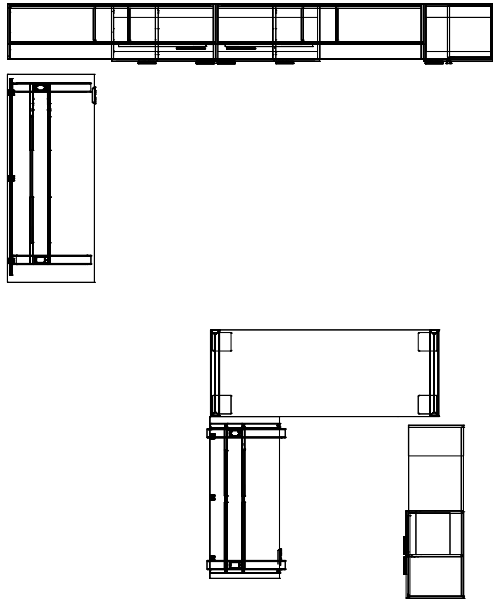

Workscape series

Layout #36

| | | |
|---------------------------|----|--|
| CAL-E1-2LEG | x2 | Straight Electric Height Adjustable 2 Leg Base |
| CAL-REC3072 | | 30" Rectangle Top |
| TM1-1572TBP | | 15" Top Mount Tackable Fabric Privacy Panel |
| WRK-CO2072FUL-27 | | 27" High Open Shelf, File/Box/Box/Lateral File Credenzas |
| WRK-UFL2072CO-27 | | 27" High Box/Box/File/Lateral File, Open Shelf Credenzas |
| WRK-7124WCSLF20-L | | Wardrobe Cabinet/Storage Over Lateral Files |
| WRK-1572OSSD-L-COL | | Overhead Storage W/ Sliding Door - Handle Left with Optional Plexiglass Collator |

| | | |
|---------------------------|----|---|
| WRK-1572OSSD-R-COL | | Overhead Storage W/ Sliding Door - Handle Right with Optional Plexiglass Collator |
| FLXS-REC3072 | | 30" Rectangle Tops |
| 900-LOOP30 | x2 | 30" Loop Leg |
| CAL-REC2454 | | 24" Rectangle Top |
| CAL-MP1648PLX | | 16" Plexiglass Hanging Modesty Panel |
| WRK-CO2060FC-21 | | 21" High Open Shelf, Box/ File/Cabinet Credenzas |
| WRK-2030CUSH-ESC | | Seat Cushions For 21" High Credenzas |