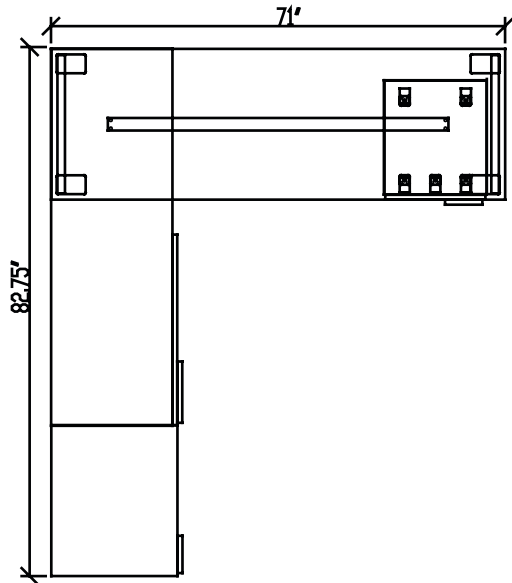

## Layout # 4

**WRK-WDLF2060CO-21** 21" High Wide Drawer/Lateral File,  
Open Shelf Credenzas

**WRK-2472WS** Work Surface Top

**100-WSB-54** Work Surface Stiffener Bar

**WRK-24MWR-SL** Metal 7" - Work Surface Riser