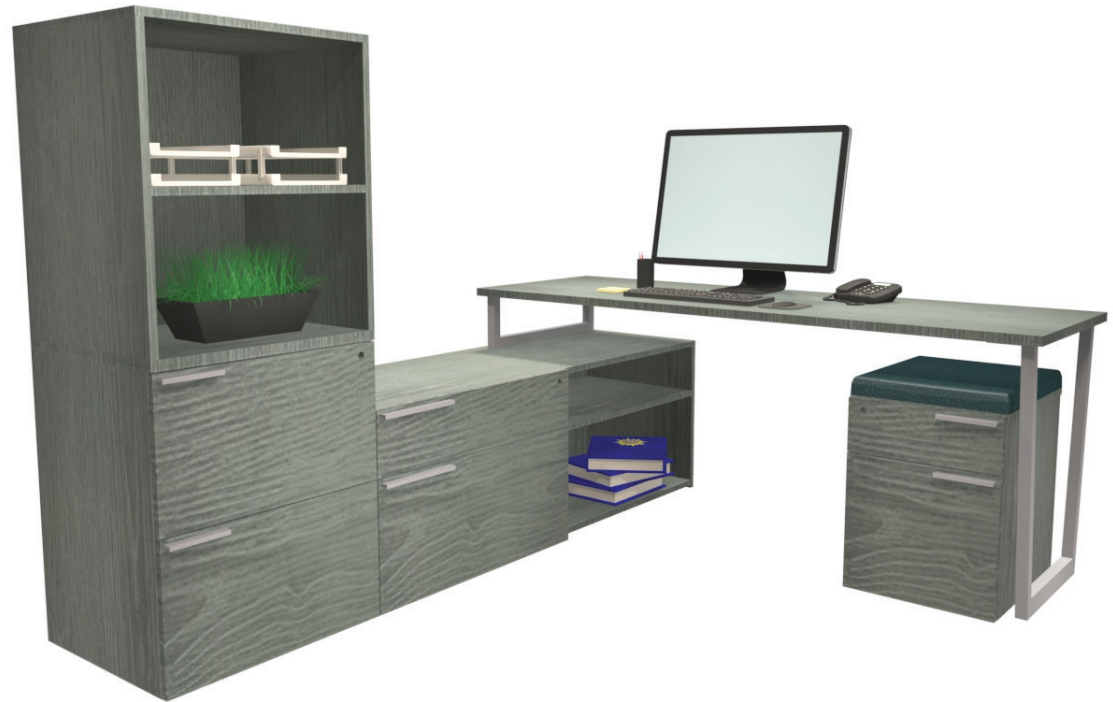

## Layout # 4

**WRK-WDLF2060CO-21** 21" High Wide Drawer/Lateral File,  
Open Shelf Credenzas

**WRK-2472WS** Work Surface Top

**100-WSB-54** Work Surface Stiffener Bar

**WRK-24MWR-SL** Metal 7" - Work Surface Riser