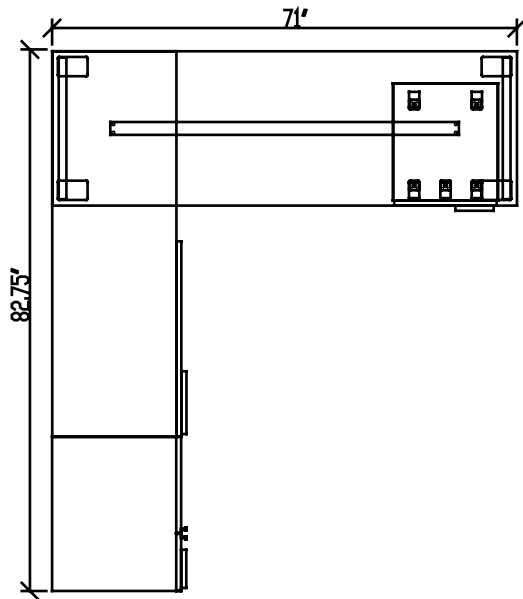

Workscape series

Layout # 5

WRK-WDLF2060CO-21 21" High Wide Drawer/Lateral File, Open Shelf Credenzas

WRK-2472WS Work Surface Top

100-WSB-54 Work Surface Stiffener Bar

WRK-24MWR-SL Metal 7" - Work Surface Riser

WRK-24MVLEG-SL Metal V-Leg

WRK-1621MPF-R 21" Mobile Pedestal

WRK-MPEDCUSH Mobile Pedestal Seat Cushion

WRK-7124WCSLF20-L Wardrobe Cabinets/Storage Over Lateral Files

Please refer to www.heartwood.ca for current finish options available for this series.