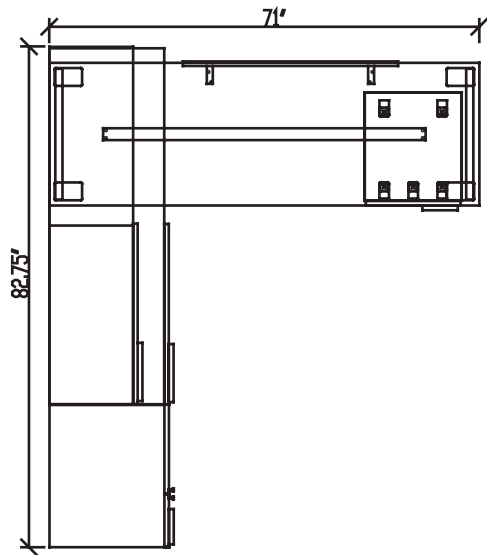

## Layout # 6

**WRK-7124WCSLF20-L** Wardrobe Cabinet/Storage over Lateral Files

**WRK-WDLF2060CO-21** 21" High Wide Drawer/Lateral File, Open Shelf Credenzas

**WRK-2472WS** Work Surface Top

**100-WSB-54** Work Surface Stiffener Bar

**WRK-24MWR-SL** Metal 7" - Work Surface Riser

**WRK-3660MHSD-L** Hutch W/ Metal Supports & Sliding Door - Handle Left

**WRK-24MVLEG-SL** Metal V-Leg

**WRK-1621MPF-R** 21" Mobile Pedestal

**WRK-MPEDCUSH** Mobile Pedestal Seat Cushion