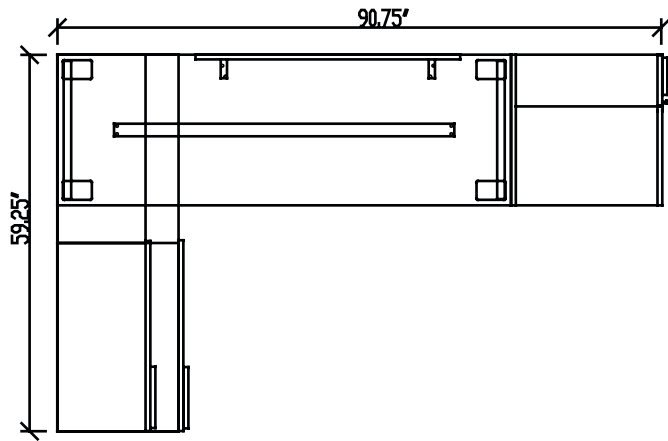

Workscape series

Layout # 8

WRK-WDLF2060CO-21	21" High Wide Drawer/Lateral File, Open Shelf Credenzas
WRK-2030CUSH	Credenza Seat Cushion
WRK-1560OSSD-L	Overhead Storage With Sliding Door - Handle Left
WRK-2472WS	Work Surface Top
100-WSB-54	Work Surface Stiffener Bar

WRK-1442LMPS	Laminate 1/2 Height Modesty Panel - Suspended
WRK-24MWR-SL	Metal 7" - Work Surface Riser
WRK-24MVLEG-SL	Metal V-Leg
WRK-7124TBKWCLF20-R	Turned Bookcase/Wardrobe Cabinet Over Lateral File

Please refer to www.heartwood.ca for current finish options available for this series.