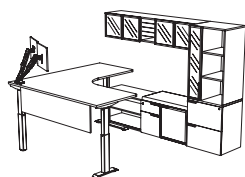

SAMPLE LAYOUTS

1

2

3

4

5

6

7

8

9

10

11

12

13

14

15

16

17

18

19

20

21

22

23

24

25

26

27

28

29

30

31

32

33

34

35

36

37

38

39